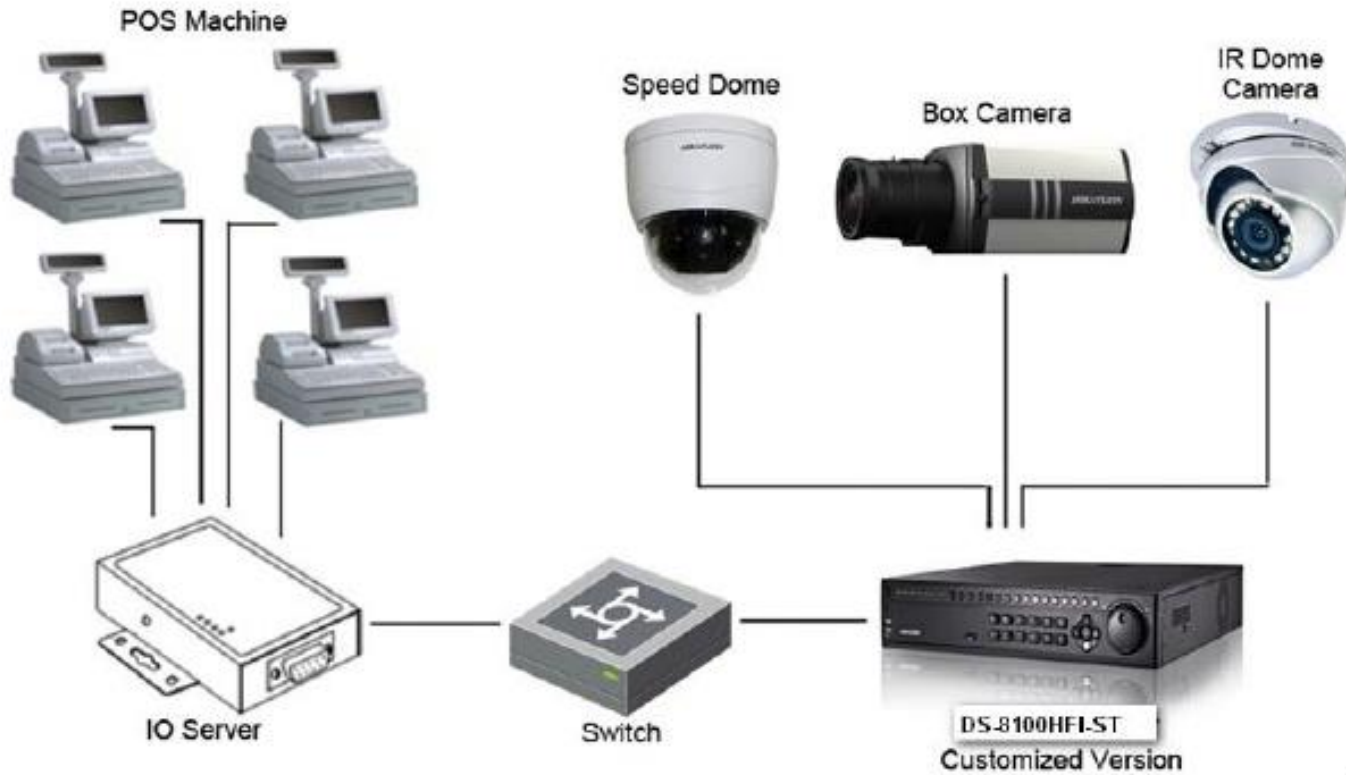

What is POS text overlay ?

The information of transaction can be overlaid on the preview image and be recorded into the video records.

Why do we need POS text overlay ?

■ With the help of Hikvision DVR's POS text overlay function, it is possible to integrate video surveillance system into the central management system of chain retail, grocery or restaurant, easy to manage

Why do we need POS text overlay ?

■ The video records with POS text overlaid provide more details of a certain transaction and it is easy for file searching. This technology can be easily applied for solving clients dispute problems and preventing inside jobs.

- Analog-based Solution:
POS DVR, IO Server, Analog Camera, POS Cashier Machine.....
- HD Network-based Solution:
POS IP Camera, POS NVR, IO Server, POS Cashier Machine.....

Topology

Successful story

The shop of South Africa TOTAL Service stations

Topology

POS Preview

Remotely POS Preview and playback via iVMS-4200

07-17-13 Wed 12:00:30

PORK RIB CHOPS
@R17.99 R17.
99 PORK RIB CHOPS
PORK RIB CHOPS

TILL 6

TILL 5