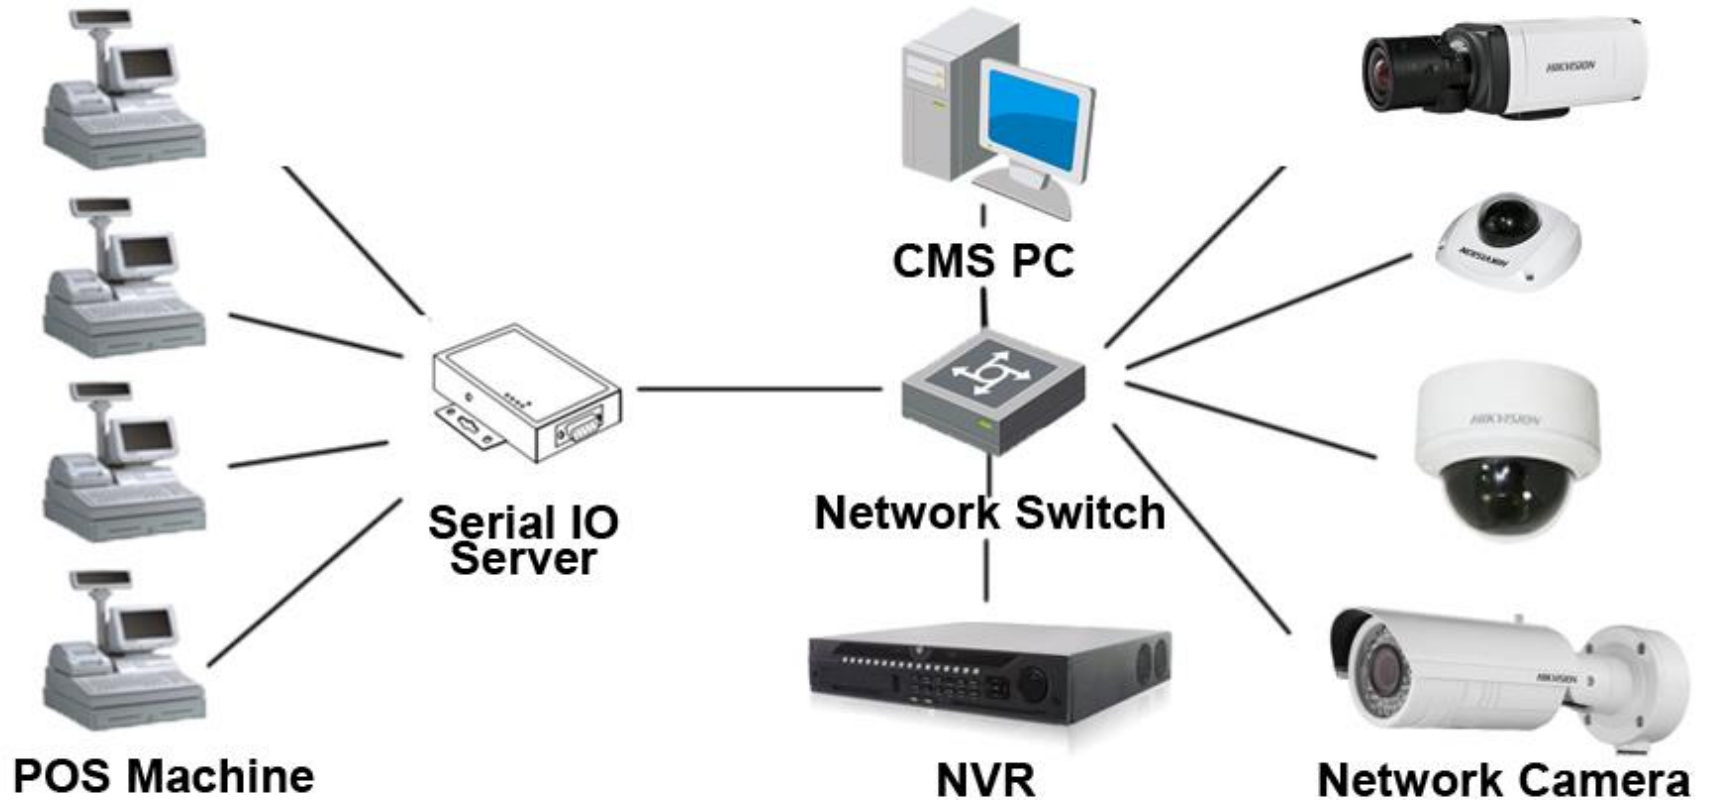

What is POS text overlay ?

The information of transaction can be overlaid on the preview image and be recorded into the video records.

Why do we need POS text overlay ?

■ With the help of Hikvision DVR's POS text overlay function, it is possible to integrate video surveillance system into the central management system of chain retail, grocery or restaurant, easy to manage

Why do we need POS text overlay ?

■ The video records with POS text overlaid provide more details of a certain transaction and it is easy for file searching. This technology can be easily applied for solving clients dispute problems and preventing inside jobs.

- Analog-based Solution:
POS DVR, IO Server, Analog Camera, POS Cashier Machine.....
- HD Network-based Solution:
POS IP Camera, POS NVR, IO Server, POS Cashier Machine.....

Topology

Successful story

The shop of South Africa TOTAL Service stations

Topology

POS Preview

Remotely POS Preview and playback via iVMS-4200

07-17-13 Wed 12:00:30

PORK RIB CHOPS
@R17.99 R17.
99 PORK RIB CHOPS
PORK RIB CHOPS

TILL 6

TILL 5